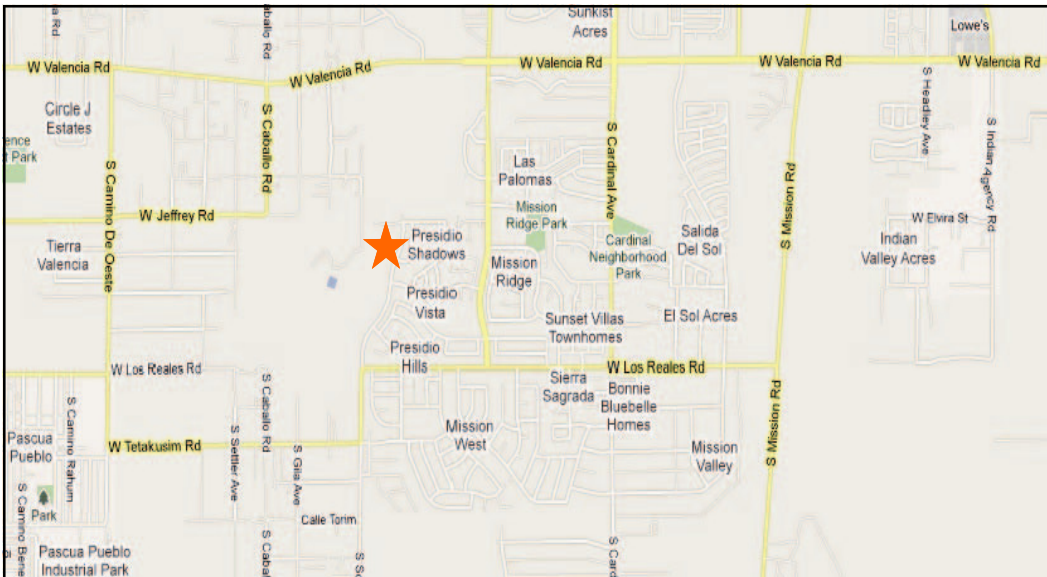

Mission Ridge

12 Lots Offered For Sale in Bulk

12 Improved Custom Home Lots in Convenient SW Community

Paved Streets, Electric, Gas, Phone, Sewer, & Water

Make an Offer Now!

For More Information:

**Contact: Thrac Paulette (520) 904-5055
Kelly Owsley (520) 219-4218**