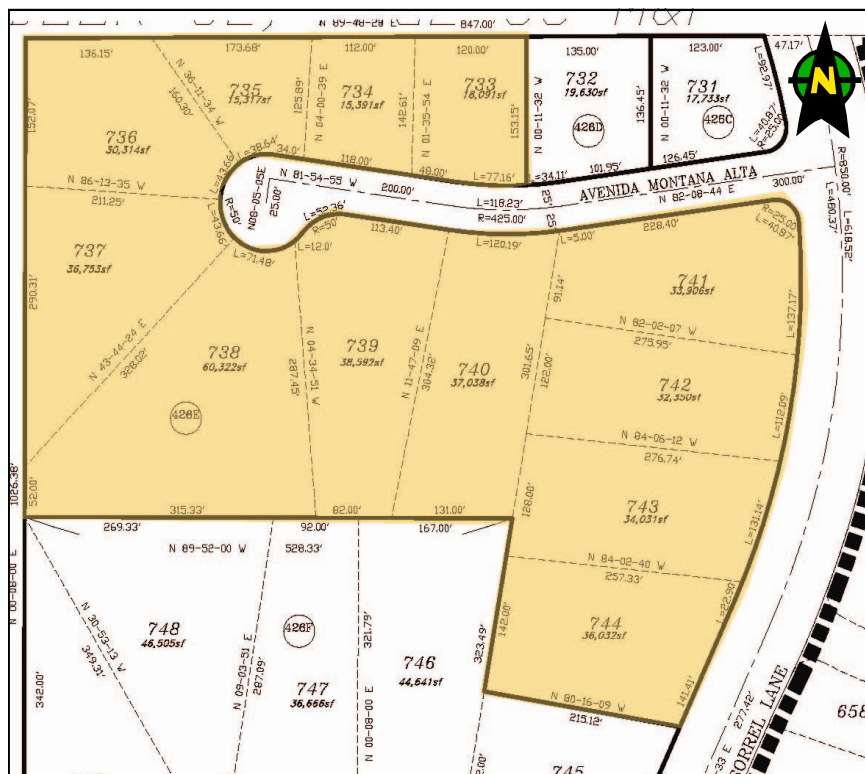

www.PremierHomesLandAZ.com

Mission Ridge

Lot	Lot Size
733	18,091 sq. ft.
734	15,391 sq. ft.
735	15,317 sq. ft.
736	30,314 sq. ft.
737	36,753 sq. ft.
738	60,322 sq. ft.
739	38,592 sq. ft.
740	37,038 sq. ft.
741	33,906 sq. ft.
742	32,350 sq. ft.
743	34,031 sq. ft.
744	36,032 sq. ft.